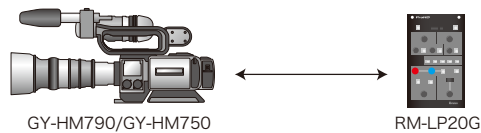

Multi Function Versatility for Studio Application

- Local remote control unit for GY-HM790/750 camera and RM-HP790 camera control unit
- Cable Length:5m (fixed cable)

Specifications

Works with the following products	GY-HM790, GY-HM750, RM-HP790	
Functions	Bars	ON/OFF
	Shutter	Normal, 1/100(120), 1/250, 1/500, 1/1000, 1/2000, EEI
	Gain	0dB, 3dB, 6dB, 9dB, 12dB, 18dB, ALC
	Gamma	Level control
	Detail	Level control
	Knee	Auto, Knee point control
	White balance	Manual, Preset, FAW, AW A, AW B
	White control	Auto White, B level control, R level control
	Iris	Auto Iris level, Full
	Tally	Program, Preview, Call
	Master black	Level control
	Operation lock	Full, OFF
	General	Power requirements
Power consumption		1.8W
Operating temperature		0°C to 40°C (32°F to 104°F)
Operating humidity		10% to 90% (No condensation)
Dimensions		105(W) x 57(H) x 177(D) mm (4-1/8" x 2-1/4" x 6-31/32")
Weight		1.2 kg (2.65lb)
Safety and Environmental Compliance		RoHS, MET, CE, FCC, VCCI

System Configuration

■ Camera connection

■ CCU connection

Dimensions

■ Control panel

■ Rear panel

Venetex
Venetex Corporation

8-3-9, Shin-machi, Ome-shi, Tokyo 198-0024
TEL. +81-428-30-0611 FAX. +81-428-30-0612