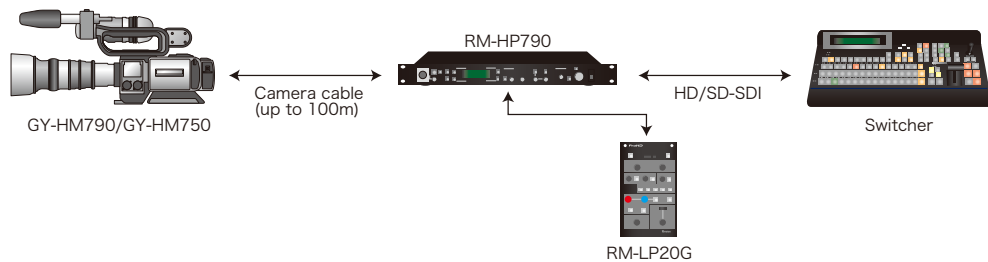

Multi Function Versatility for Studio Application

- Local remote control unit for GY-HM790/750 camera and RM-HP790 camera control unit
- Cable Length:5m (fixed cable)

Specifications

Works with the following products	GY-HM790, GY-HM750, RM-HP790	
Functions	Bars	ON/OFF
	Shutter	Normal, 1/100(120), 1/250, 1/500, 1/1000, 1/2000, EEI
	Gain	0dB, 3dB, 6dB, 9dB, 12dB, 18dB, ALC
	Gamma	Level control
	Detail	Level control
	Knee	Auto, Knee point control
	White balance	Manual, Preset, FAW, AW A, AW B
	White control	Auto White, B level control, R level control
	Iris	Auto Iris level, Full
	Tally	Program, Preview, Call
	Master black	Level control
	Operation lock	Full, OFF
	General	Power requirements
Power consumption		1.8W
Operating temperature		0°C to 40°C (32°F to 104°F)
Operating humidity		10% to 90% (No condensation)
Dimensions		105(W) x 57(H) x 177(D) mm (4-1/8" x 2-1/4" x 6-31/32")
Weight		1.2 kg (2.65lb)
Safety and Environmental Compliance		RoHS, MET, CE, FCC, VCCI

System Configuration

■ Camera connection

■ CCU connection

Dimensions

■ Control panel

■ Rear panel

Venetex
Venetex Corporation

8-3-9, Shin-machi, Ome-shi, Tokyo 198-0024
TEL. +81-428-30-0611 FAX. +81-428-30-0612