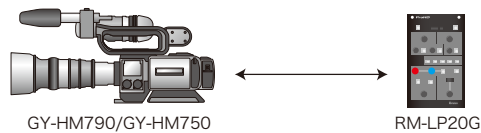

Specifications

Works with the following products	GY-HM790, GY-HM750, RM-HP790		
Functions	Bars	ON/OFF	
	Shutter	Normal, 1/100(120), 1/250, 1/500, 1/1000, 1/2000, EEI	
	Gain	0dB, 3dB, 6dB, 9dB, 12dB, 18dB, ALC	
	Gamma	Level control	
	Detail	Level control	
	Knee	Auto, Knee point control	
	White balance	Manual, Preset, FAW, AW A, AW B	
	White control	Auto White, B level control, R level control	
	Iris	Auto Iris level, Full	
	Tally	Program, Preview, Call	
	Master black	Level control	
	Operation lock	Full, OFF	
	General	Power requirements	DC 9 V
Power consumption		1.8W	
Operating temperature		0°C to 40°C (32°F to 104°F)	
Operating humidity		10% to 90% (No condensation)	
Dimensions		105(W) x 57(H) x 177(D) mm (4-1/8" x 2-1/4" x 6-31/32")	
Weight		1.2 kg (2.65lb)	
Safety and Environmental Compliance		RoHS, MET, CE, FCC, VCCI	

System Configuration

■ Camera connection