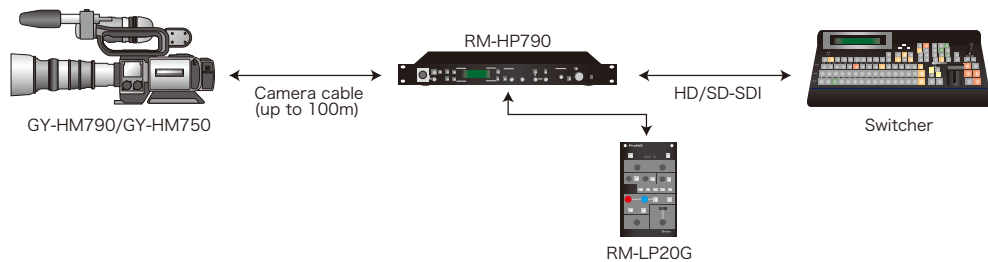

■ CCU connection